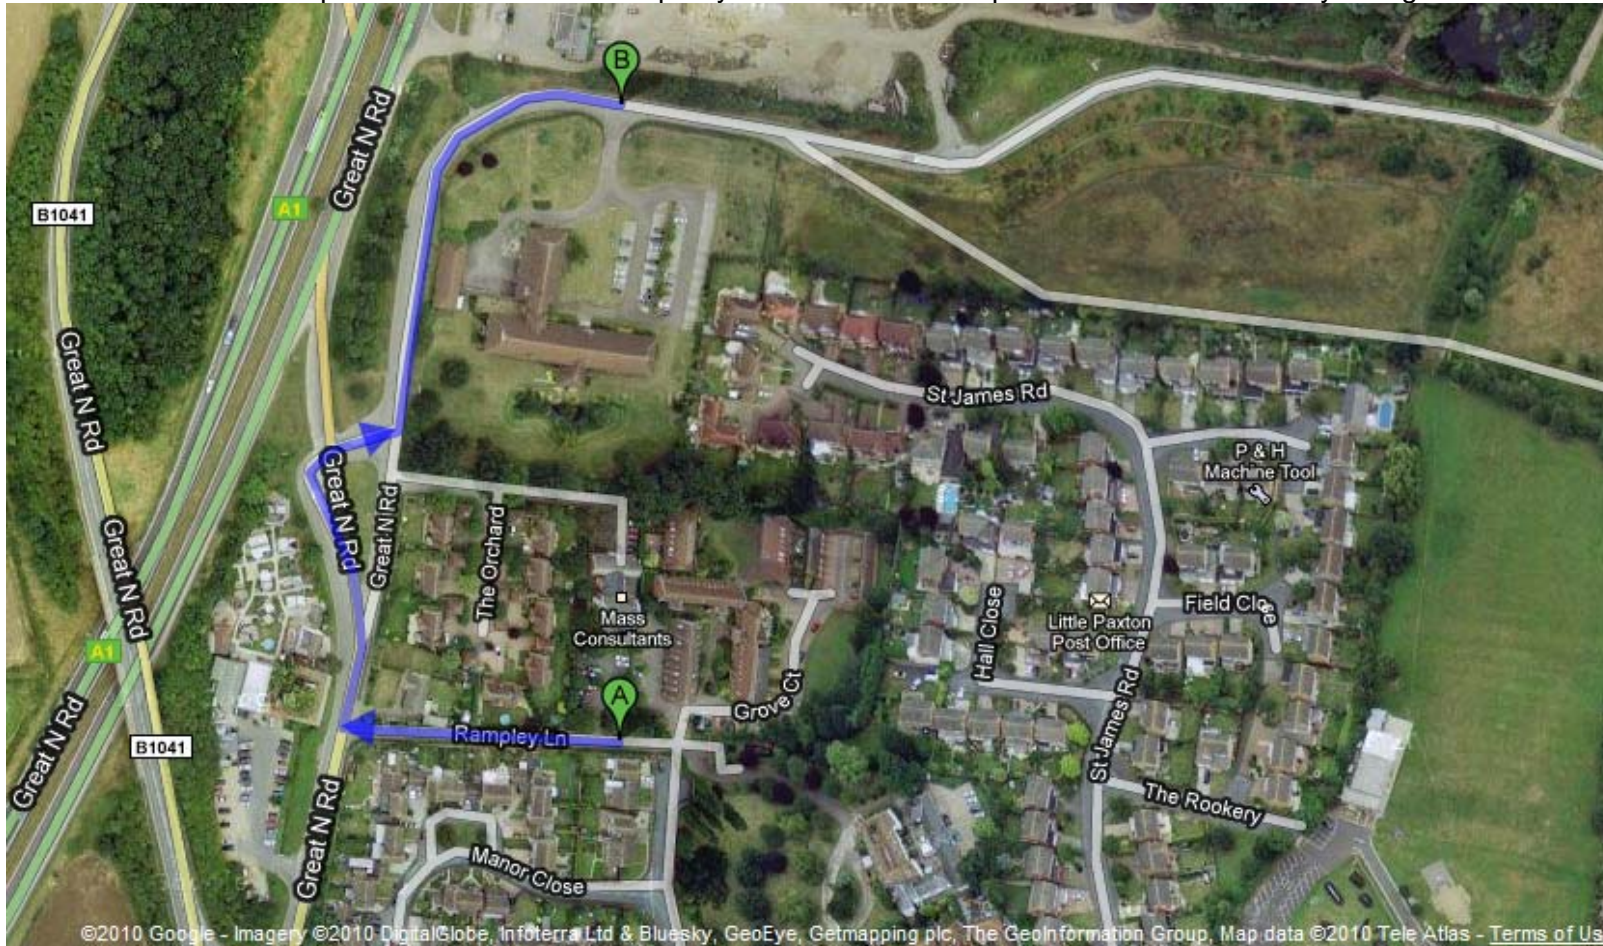

# MASS HAS MOVED

TO

ENTERPRISE HOUSE, GREAT NORTH ROAD, LITTLE PAXTON, ST. NEOTS, PE19 6BN - TEL: 01480 222600

## Instructions to get from Grove House Front Gate to Enterprise House

1. Drive West along Rampley Lane.
2. Turn right onto main road (beware fast traffic coming from A1).
3. Stay left and then turn across A1 slip road and follow the old quarry road round to Enterprise House entrance on your right.

## Instructions to get from Grove House Rear Gate to Enterprise House

1. Drive West along MASS rear driveway.
2. Turn sharp right onto the old quarry road and follow it round to Enterprise House entrance on your right.